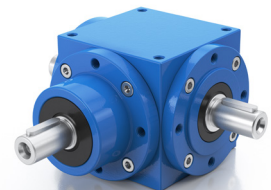

REHFUSS CONSTANT

Our standard program in proven modular system

**success based on
quality and reliability**

rehfuss.com

FLEXIBLE THANKS MODULAR SYSTEM

Reh fuss' standard range includes various gear and geared motor variants as well as three-phase motors.

Worm gearboxes SM

Helical worm gearbox motor SSM

Bevel gear units KV

Worm gearbox motor S

Helical worm gearboxes SS

Bevel gear units KS

Shaft mounted gearboxes FG

Helical gearboxes SR

Planetary Gearbox PS