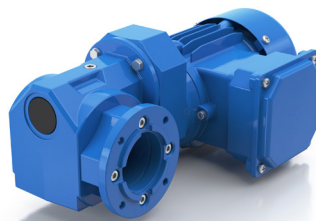

REHFUSS CONSTANT

Our standard program in proven modular system

**success based on
quality and reliability**

rehfuss.com

FLEXIBLE THANKS MODULAR SYSTEM

Reh fuss' standard range includes various gear and geared motor variants as well as three-phase motors.

Worm gearboxes SM

Helical worm gearbox motor SSM

Bevel gear units KV

Worm gearbox motor S

Helical worm gearboxes SS

Bevel gear units KS

Shaft mounted gearboxes FG

Helical gearboxes SR

Planetary Gearbox PS