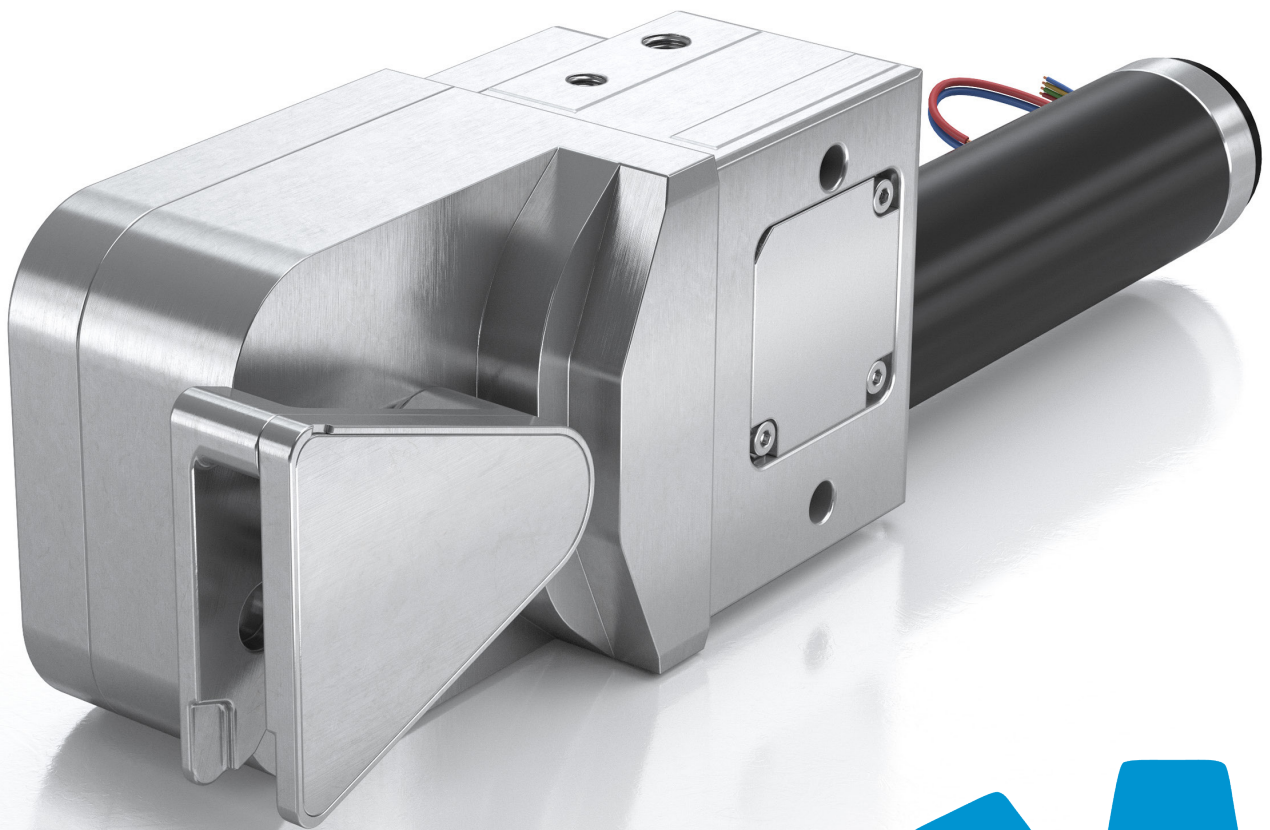

REHFUSS SPECIAL

Our expertise: We develop and manufacture completely customized special drives of the highest quality

**success based on
quality and reliability**

rehfuss.com

ALL FROM ONE SOURCE

Reh fuss is not only known on the market for high-quality standard drives, but also in the areas of development and production of customized special drives of the highest quality.

Established processes ensure a high time and cost efficiency - from prototype up to series production. Our competent engineering team accompanies the entire process and always focuses on the whole issue. This guarantees a quick and efficient product development.